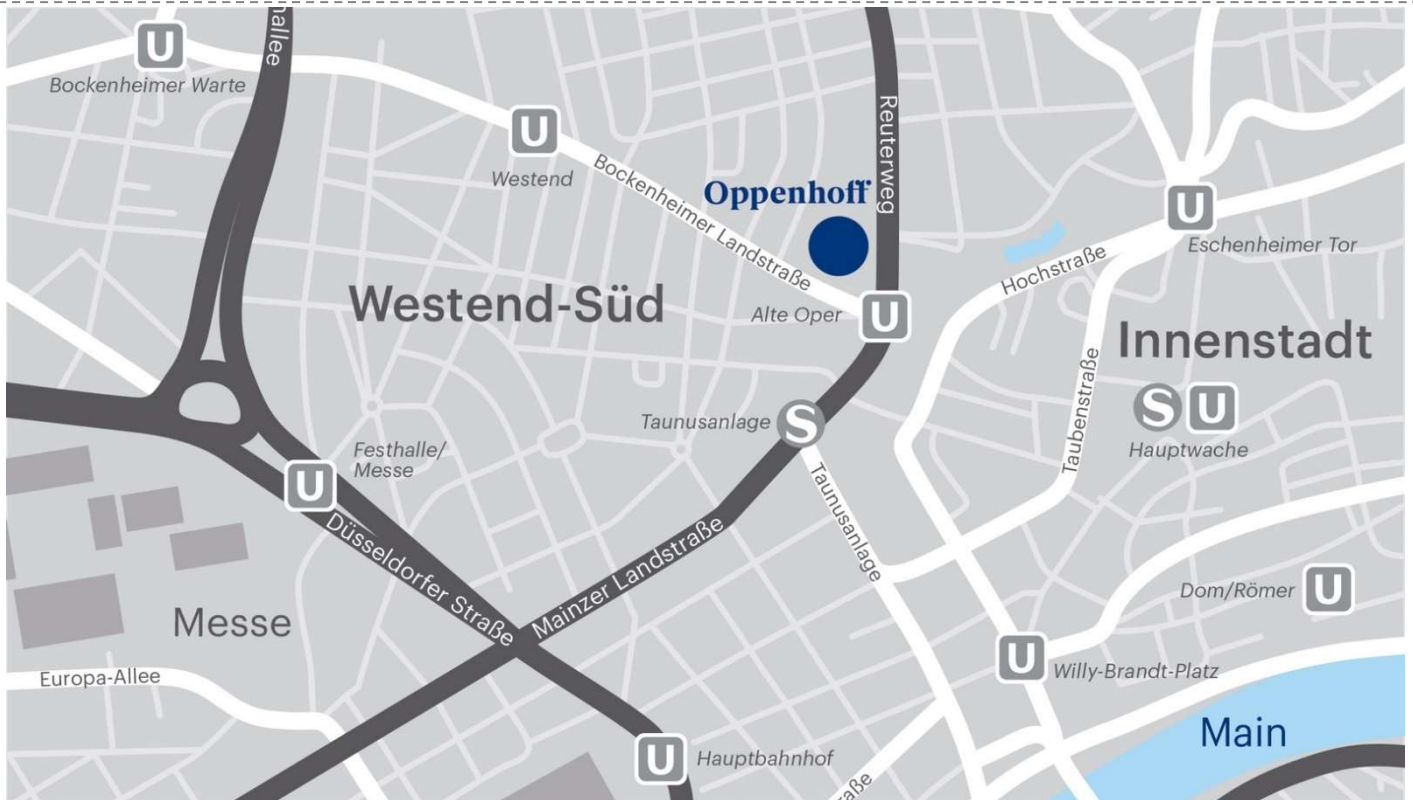

Oppenhoff

Directions

Travelling by public transport

Arriving from the airport

- ▶ Take the S8 tram in the direction of *Offenbach (Main)-Offenbach Ost Ostbahnhof* or the S9 tram in the direction of *Hanau Hauptbahnhof*
- ▶ Get off at *Taunusanlage* → exit *Taunusanlage 14 -21*
- ▶ The journey takes about 14 minutes

Arriving from the central station (*Hauptbahnhof*)

- ▶ Take S1-S6, S8 or S9 (platform 101/102) in the direction of *Offenbach* or *Darmstadt* or *Hanau*, *Rödermark-Ober-Roden* and *Frankfurt (Main) Südbahnhof*
- ▶ Get off at *Taunusanlage* → exit *Taunusanlage 14 -21*
- ▶ The journey takes about 2 minutes

→ Tickets and timetable information are available here: [RMV](#)

Taxi

- ▶ The journey from the airport takes about 20 minutes, from the central station about 5 minutes.

Travelling by car

Parking

- ▶ Address for navigation system: Bockenheimer Anlage 47, 60306 Frankfurt am Main
- ▶ You can use the parking spaces in the underground car park OpernTurm. (Bockenheimer Anlage 47). Please take a parking ticket at the barrier. Our office will arrange for your free exit.
- ▶ Alternative car parks are available in the immediate vicinity:
 - Multistorey car park Alte Oper, Opernplatz 1, 60313 Frankfurt am Main
 - Underground car park Q-Park Opernplatz, Hochstraße 42, 60313 Frankfurt am Main